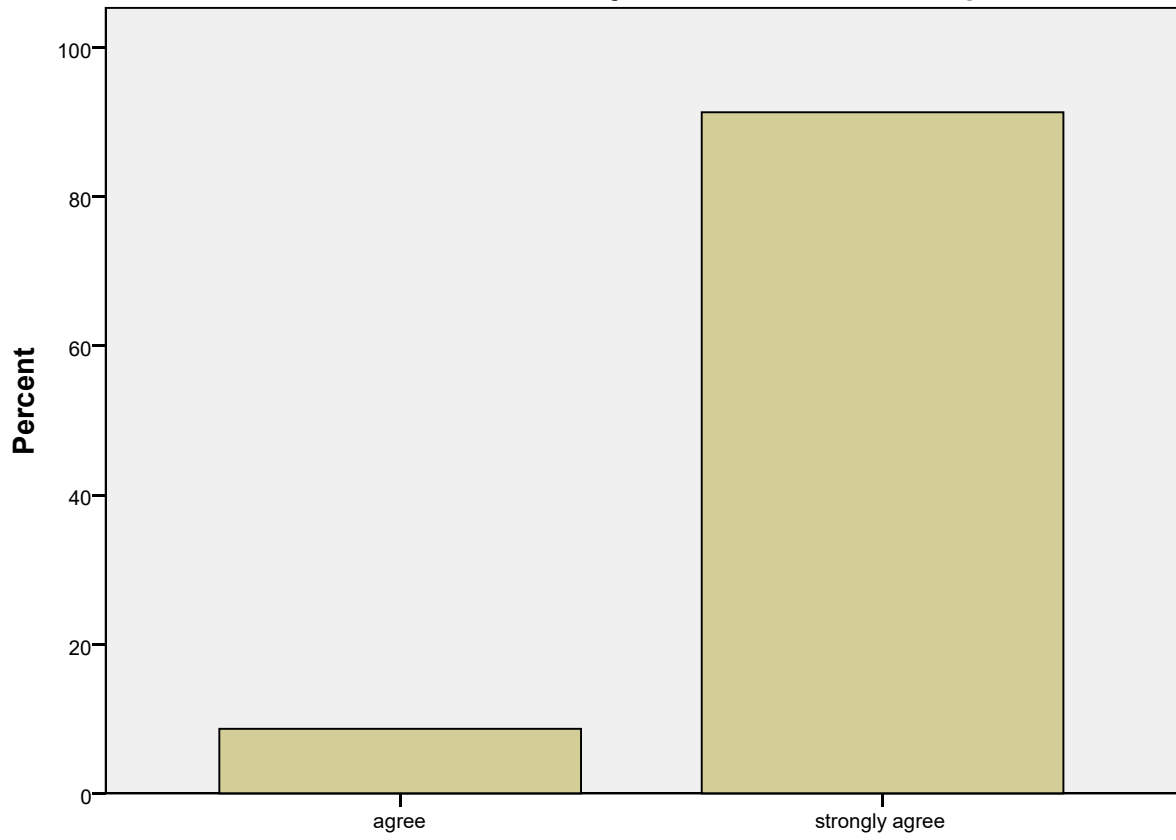

I learned several interesting things about career orientation and education in Europe at this workshop.

	Frequency	Percent	Valid Percent	Cumulative Percent
Valid agree	3	6,5	6,5	6,5
strongly agree	43	93,5	93,5	100,0
Total	46	100,0	100,0	

### Bar Chart

**I was well informed about objectives of this workshop.**

**I was well informed about objectives of this workshop.**

**This workshop lived up to my expectations.**

**This workshop lived up to my expectations.**