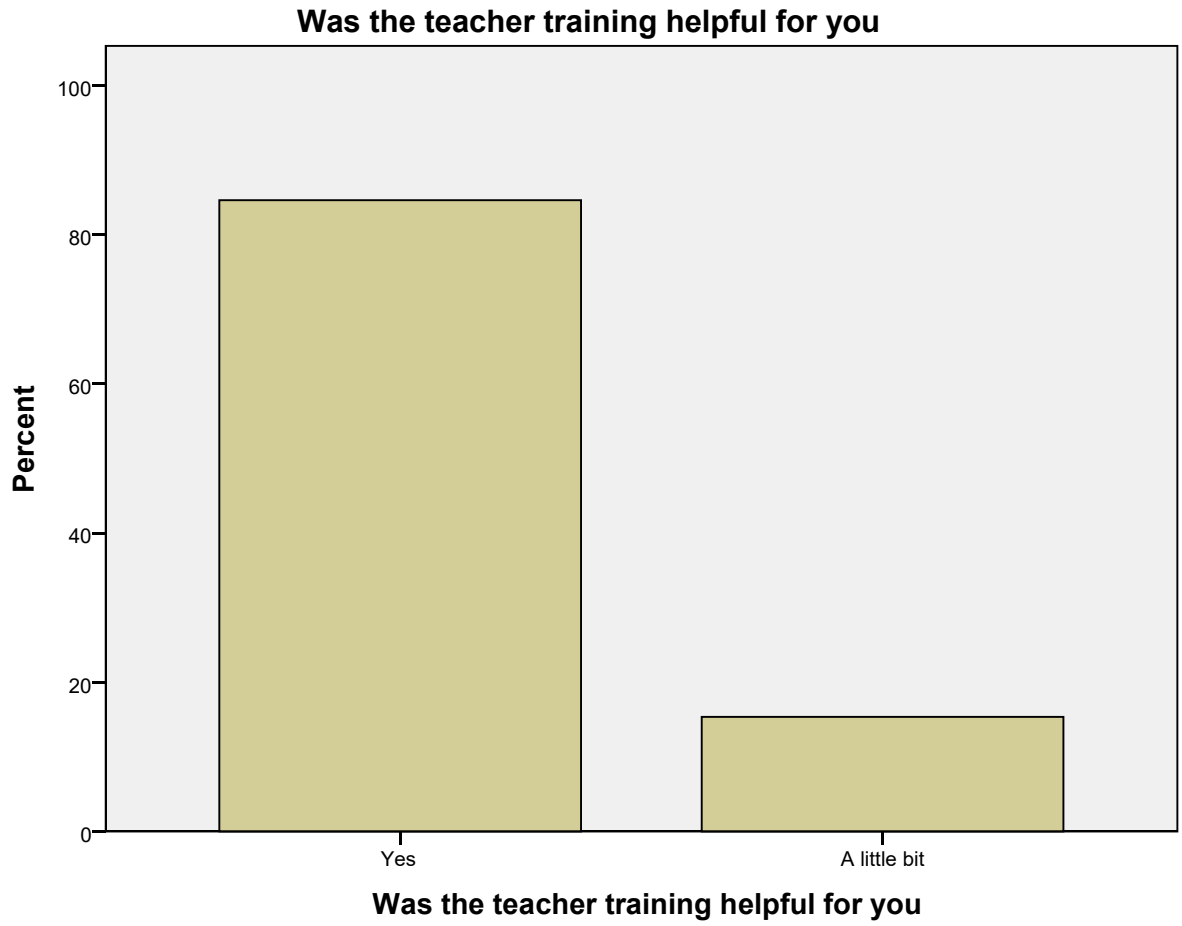

Will you use the Online Course Creator in the future

	Frequency	Percent	Valid Percent	Cumulative Percent
Valid Yes	43	66,2	66,2	66,2
Maybe	21	32,3	32,3	98,5
No	1	1,5	1,5	100,0
Total	65	100,0	100,0	

Rate Module 1 of the teacher training

	Frequency	Percent	Valid Percent	Cumulative Percent
Valid Great	31	47,7	47,7	47,7
Good	34	52,3	52,3	100,0
Total	65	100,0	100,0	

Rate Module 2 of the teacher training

	Frequency	Percent	Valid Percent	Cumulative Percent
Valid Great	34	52,3	52,3	52,3
Good	31	47,7	47,7	100,0
Total	65	100,0	100,0	

Rate Module 3 of the teacher training

	Frequency	Percent	Valid Percent	Cumulative Percent
Valid Great	33	50,8	50,8	50,8
Good	31	47,7	47,7	98,5
OK	1	1,5	1,5	100,0
Total	65	100,0	100,0	

Where are you from?

	Frequency	Percent	Valid Percent	Cumulative Percent
Valid CZ	20	30,8	30,8	30,8
RO	19	29,2	29,2	60,0
DE	26	40,0	40,0	100,0
Total	65	100,0	100,0	

Bar Chart