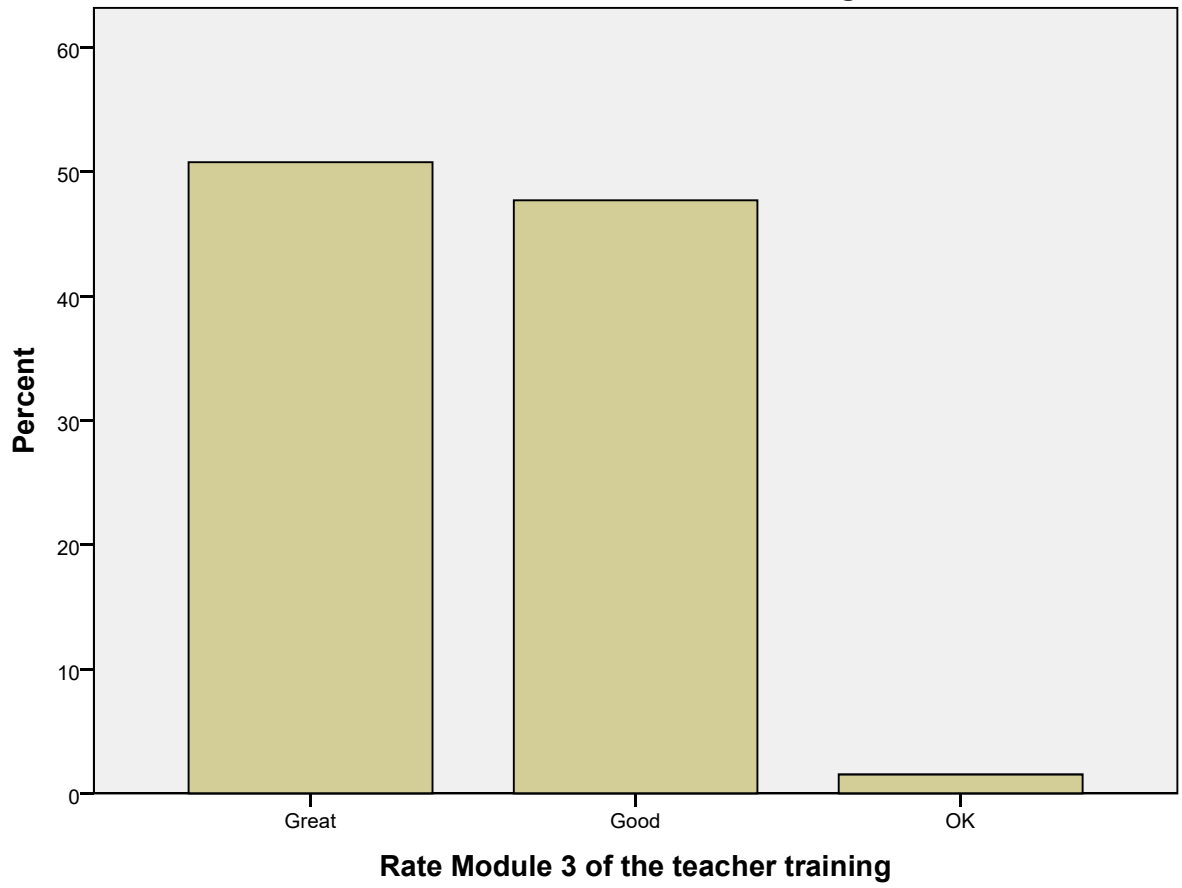

Rate Module 3 of the teacher training