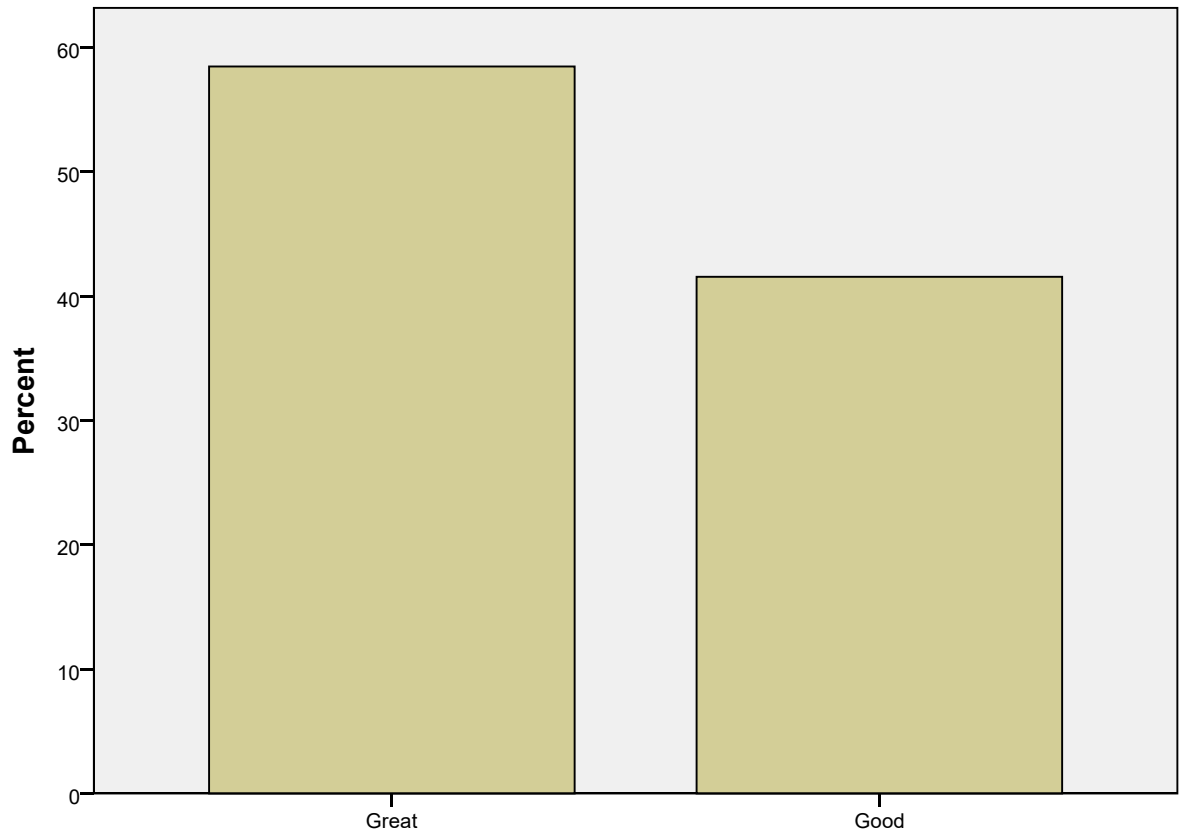

	Frequency	Percent	Valid Percent	Cumulative Percent
Valid CZ	20	30,8	30,8	30,8
RO	19	29,2	29,2	60,0
DE	26	40,0	40,0	100,0
Total	65	100,0	100,0	

Bar Chart

Please rate the Online Course Creator of SEEL

Please rate the Online Course Creator of SEEL