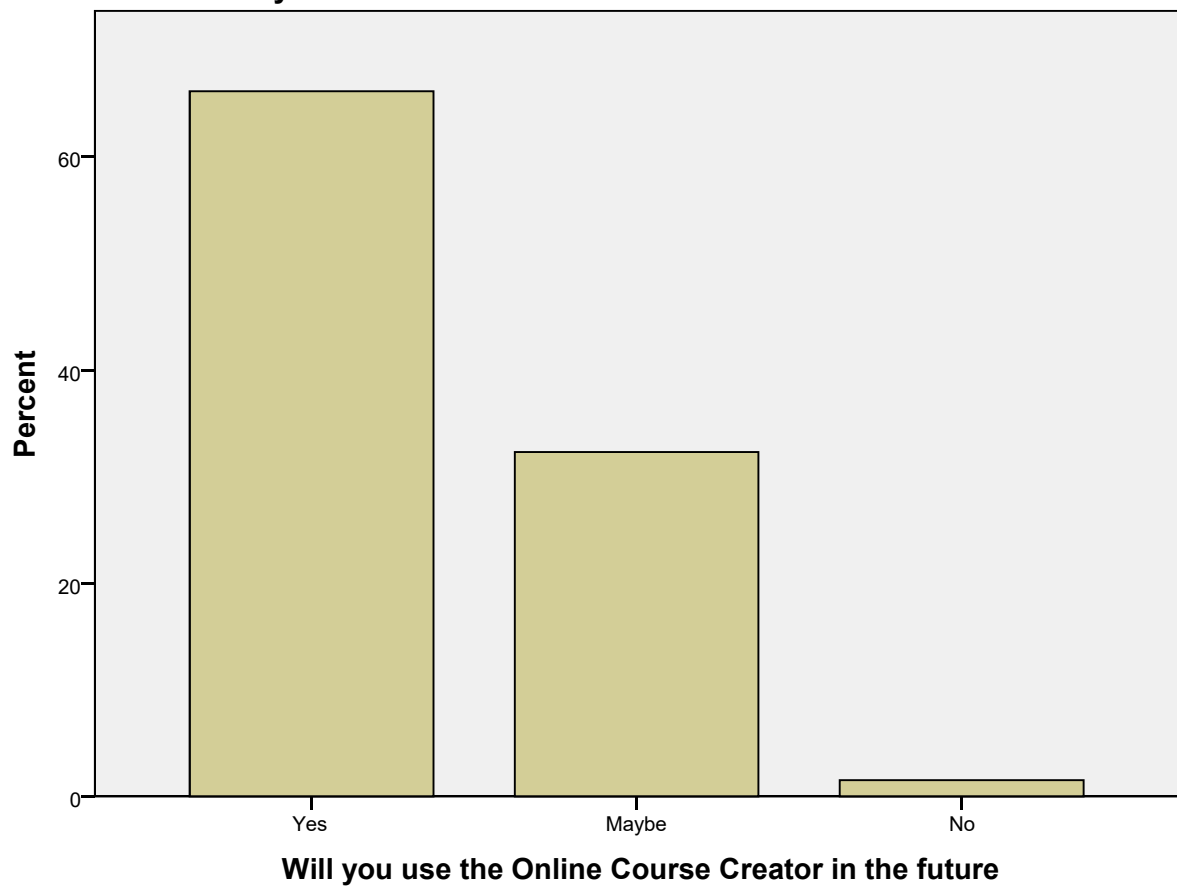

Rate Module 1 of the teacher training

Will you use the Online Course Creator in the future