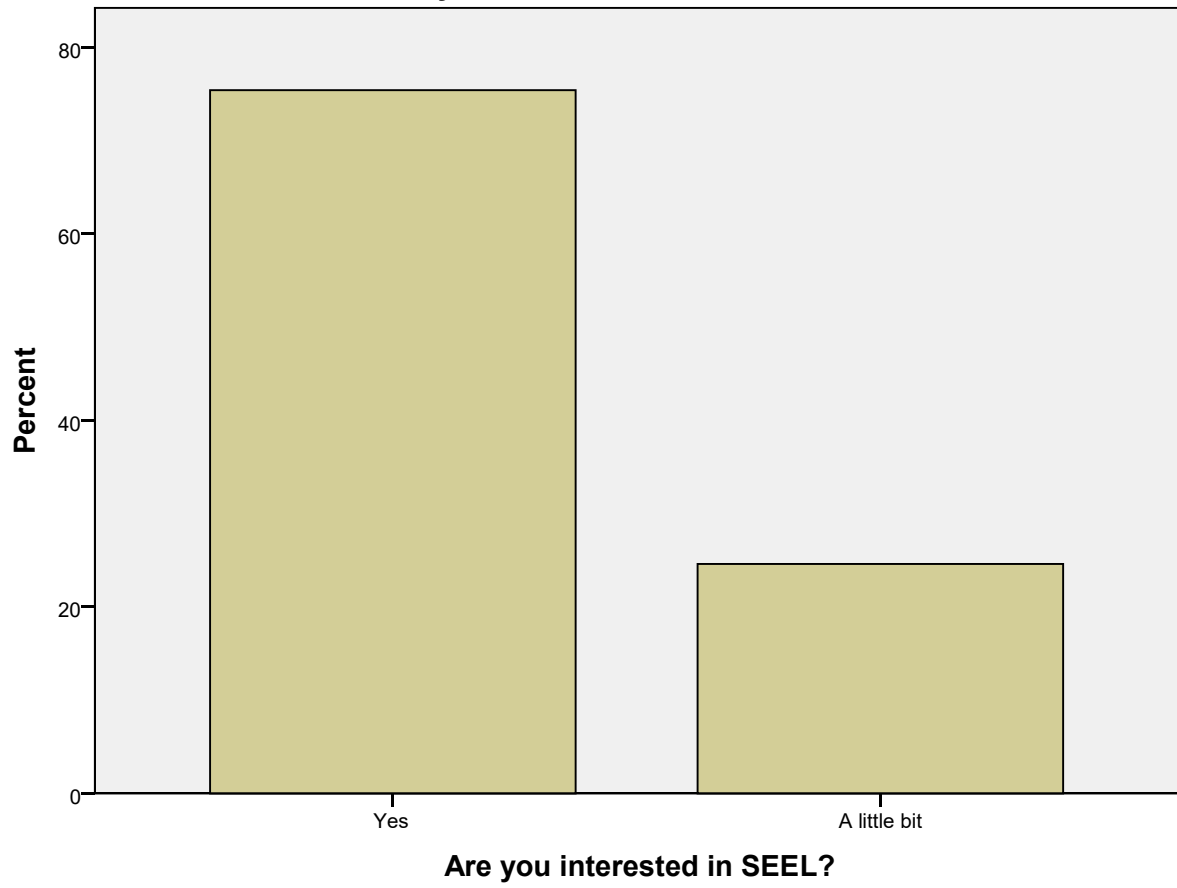

Are you interested in SEEL?